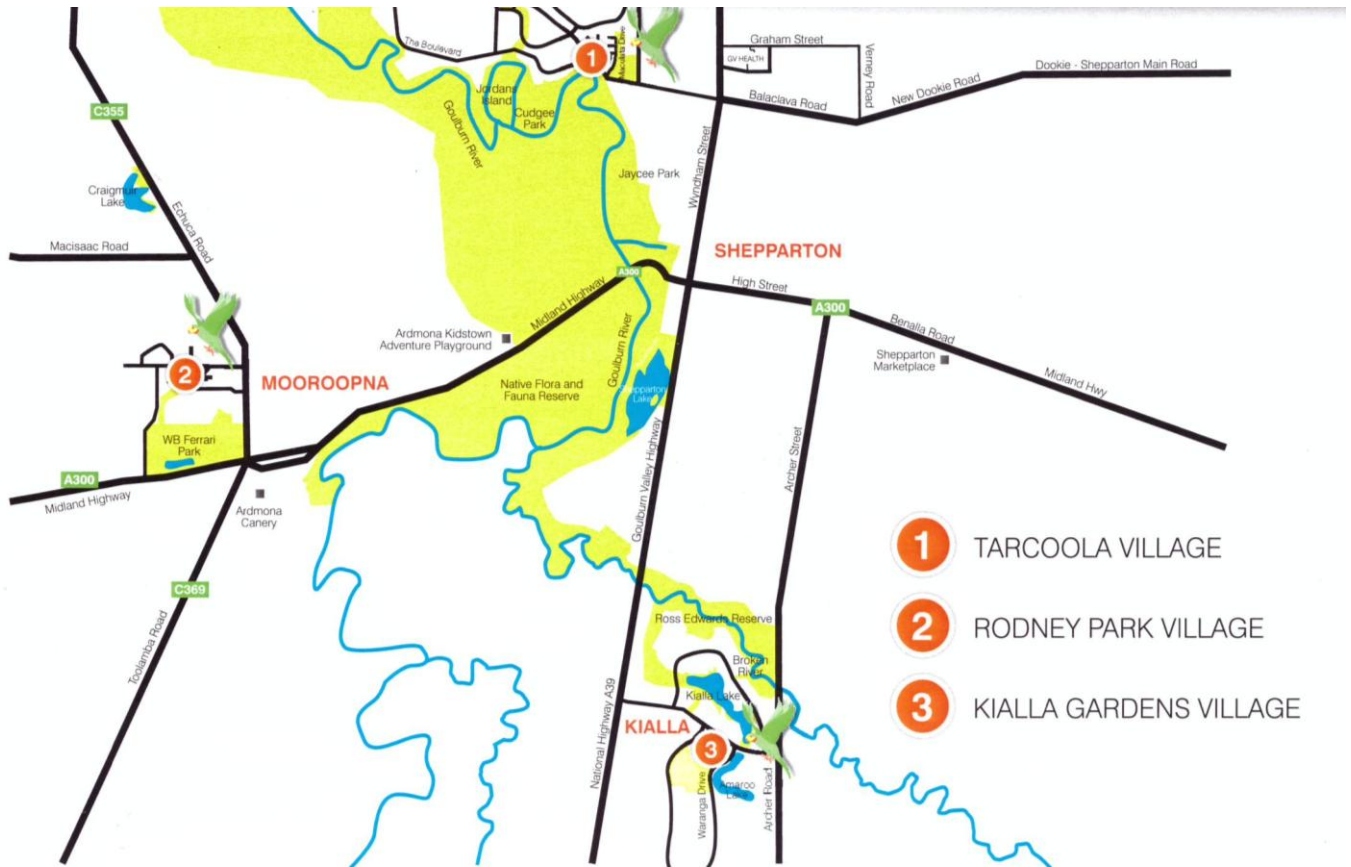

Village Location Map

Fact Sheet

Village Locations

- 1** TARCOOLA VILLAGE
- 2** RODNEY PARK VILLAGE
- 3** KIALLA GARDENS VILLAGE

Tarcoola Village
9 Batman Avenue
Shepparton 3630

Rodney Park Village
30-50 Knight Street
Mooroopna 3629

Kialla Gardens Village
15 Waranga Drive
Kialla 3631

FOR MORE INFORMATION OR ENQUIRIES PLEASE CONTACT:

Administration Office, Tarcoola Village.

9 Batman Avenue, Shepparton VIC 3630, Postal Address: P O Box 203, Shepparton VIC 3632.